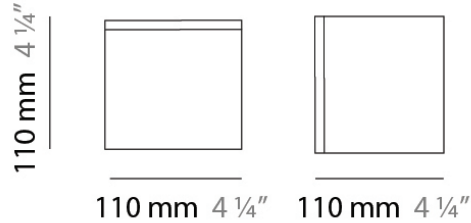

KUBIK SURFACE

D83279R9

PROJECT _____

TYPE _____

NOTES _____

QUANTITY _____

DATE _____

GENERAL

Series: Kubik
Brand: Panzeri
Division: Design
Mounting Type: Surface
Mounting Location: Ceiling
Subcategory: Ambient

PHYSICAL

Shape: Square
Length (mm): 110
Length (in): 4 ⁵/₁₆
Width (mm): 110
Width (in): 4 ⁵/₁₆
Height (mm): 110
Height (in): 4 ⁵/₁₆
Light Distribution: Omnidirectional
Weight (kg): 0.66
Weight (lbs): 1.45
Diffuser: Matte White Blown Glass
Fixture Finish: WHI
Fixture Material: Metal

ELECTRICAL

Input Wattage Range: 1 - 9 W
Lamp Type: LED
Input Wattage (W): 9.5
Total Output Wattage (W): 9
Dimming: Non-Dimmable
Driver Included: Yes
Driver Location: Integrated
Driver Type: Constant Current - 120Vac
Driver Class: Class 2
Input Voltage (V): 120 - 277
Constant Current (mA): 250
Upon Request: (Not included - see components) Remote: 0-10Vdc dimming / Phase dimming @120Vac only / Non-dimming 1

LED

Delivered Lumen Range: 500 - 999 lm
Color Temperature (°K): 3000
Max. Delivered Lumen (lm): 532
Nominal Lumen (lm): 861
CRI: >90 CRI
Lamp Life (hrs): 60000

OPTICAL

RATINGS AND CERTIFICATIONS

Certified By: CSA Certified to UL and CSA Standards
IP rating: IP40