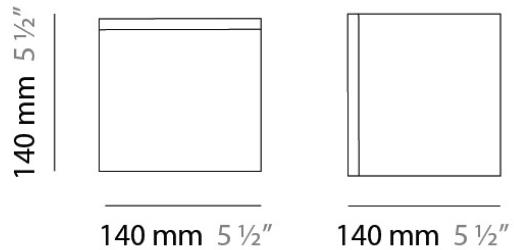

D83003

PROJECT	
TYPE	
NOTES	
QUANTITY	
DATE	

GENERAL

Series: Kubik
Brand: Panzeri
Division: Design
Mounting Type: Surface
Mounting Location: Ceiling
Subcategory: Ambient

PHYSICAL

Shape: Square
Length (mm): 140
Length (in): 5 ½
Width (mm): 140
Width (in): 5 ½
Height (mm): 140
Height (in): 5 ½
Extension (mm): 140
Extension (in): 5 ½
Light Distribution: Omnidirectional
Weight (kg): 1.50
Weight (lbs): 3.30
Diffuser: Matte White Blown Glass
Fixture Finish: WHI
Fixture Material: Metal

ELECTRICAL

Number of Lamps: 1
Lamp Type: LED Retrofit
Lamp Shape: T4
Bulb Included: Bulb Not Included
Total Output Wattage (W): '3
Max. Wattage Per Lamp (W): 3
Lamp Base: G9
Input Voltage (V): 120

LED

OPTICAL

RATINGS AND CERTIFICATIONS

Certified By: CSA Certified to UL and CSA Standards
IP rating: IP40