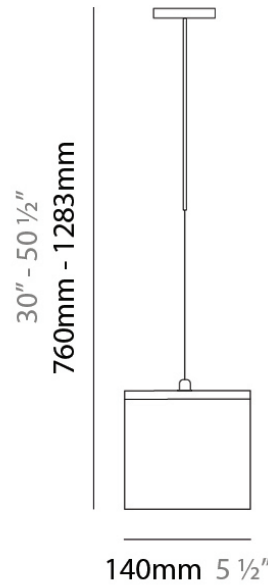

KUBIK SUSPENSION

D81003

GENERAL

Series: Kubik
Brand: Panzeri
Division: Design
Mounting Type: Suspension
Mounting Location: Ceiling
Subcategory: Pendant

PHYSICAL

Shape: Cube
Length (mm): 140
Length (in): 5 ½
Width (mm): 140
Width (in): 5 ½
Height (mm): 760
Height (in): 30.0
Max. Overall Height (mm): 1283
Max. Overall Height (in): 50 ½
Light Distribution: Omnidirectional
Weight (kg): 3.27
Weight (lbs): 7.2
Diffuser: Matte White Blown Glass
Fixture Finish: Metallic Gray
Fixture Material: Glass / Aluminum

ELECTRICAL

Number of Lamps: 1
Lamp Type: LED Retrofit
Lamp Shape: T4
Bulb Included: Bulb Not Included
Total Output Wattage (W): 3
Max. Wattage Per Lamp (W): 3
Lamp Base: G9
Input Voltage (V): 120

LED

OPTICAL

RATINGS AND CERTIFICATIONS

Certified By: CSA Certified to UL and CSA Standards
IP rating: IP20

PROJECT	_____
TYPE	_____
NOTES	_____
QUANTITY	_____
DATE	_____