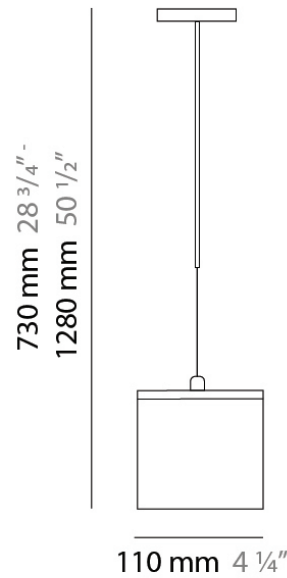

KUBIK SUSPENSION

D81433

PROJECT _____

TYPE _____

NOTES _____

QUANTITY _____

DATE _____

GENERAL

Series: Kubik
Brand: Panzeri
Division: Design
Mounting Type: Suspension
Mounting Location: Ceiling
Subcategory: Pendant

PHYSICAL

Shape: Square
Length (mm): 110
Length (in): 4 ⁵/₁₆
Width (mm): 110
Width (in): 4 ⁵/₁₆
Height (mm): 730
Height (in): 28 ³/₄
Max. Overall Height (mm): 1283
Max. Overall Height (in): 50 ¹/₂
Light Distribution: Omnidirectional
Weight (kg): 1.56
Weight (lbs): 3.43
Diffuser: Matte White Blown Glass
Fixture Finish: WHI
Fixture Material: Metal

ELECTRICAL

Input Wattage Range: 10 - 19 W
Lamp Type: LED
Input Wattage (W): 9.5
Total Output Wattage (W): 8
Dimming: Non-Dimmable
Driver Included: Yes
Driver Location: Integrated
Driver Type: Constant Current - 120Vac
Driver Class: Class 2
Input Voltage (V): 120 - 277
Constant Current (mA): 500
Upon Request: (Not included - see components) Remote: 0-10Vdc dimming / Phase dimming @120Vac only / Non-dimming 1

LED

Number of LEDs: 1
Color Temperature (°K): 3000
Max. Delivered Lumen (lm): 1080
CRI: >80 CRI
Lamp Life (hrs): 60000

OPTICAL

RATINGS AND CERTIFICATIONS

Certified By: CSA Certified to UL and CSA Standards
IP rating: IP40